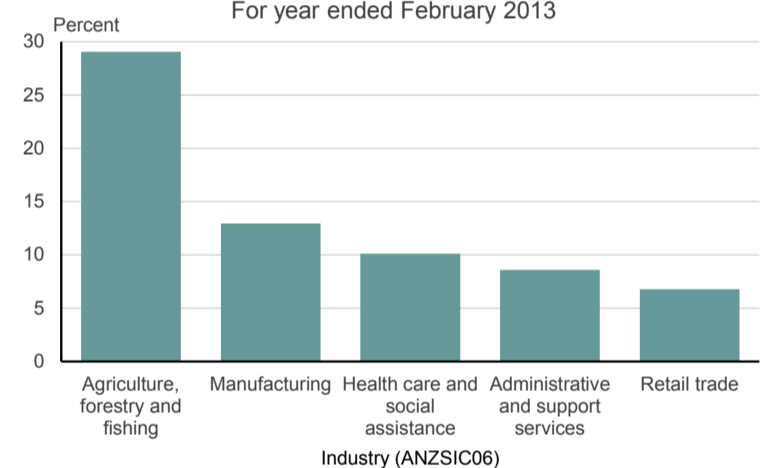

QuickStats about Western Bay of Plenty District

Total population
43,692 ↑ 4.5% since 2006

Māori population
7,560 ↑ 9.4% since 2006

Total dwellings
20,184 ↑ 9.6% since 2006

Age and sex of people
Western Bay of Plenty District
2013 Census

Age and sex of Māori
Western Bay of Plenty District
2013 Census

Top five industries in Western Bay of Plenty District
By employee count
For year ended February 2013

How Western Bay of Plenty District compares with the national average