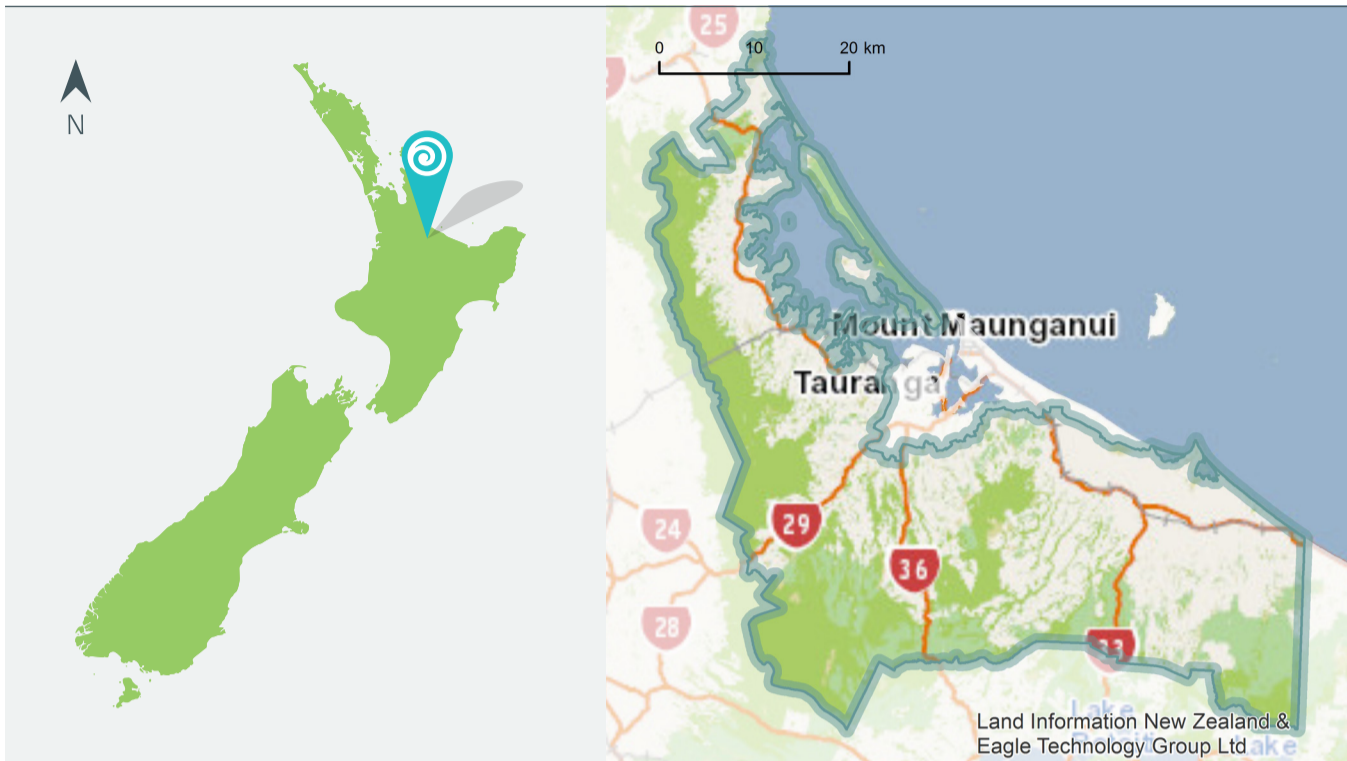

QuickStats about Western Bay of Plenty District

Total population
43,692 ↑ 4.5% since 2006

Māori population
7,560 ↑ 9.4% since 2006

Total dwellings
20,184 ↑ 9.6% since 2006

Age and sex of people
Western Bay of Plenty District
2013 Census