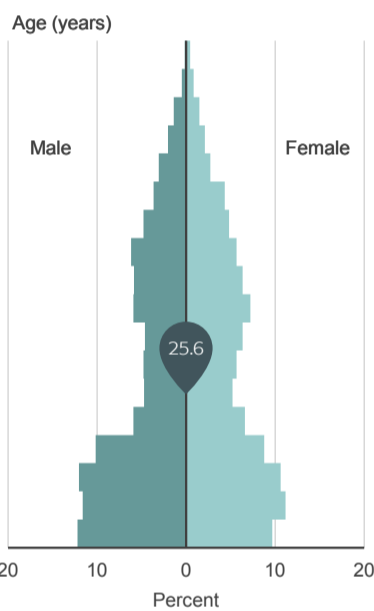

QuickStats about Western Bay of Plenty District

Total population
43,692 ↑ 4.5% since 2006

Māori population
7,560 ↑ 9.4% since 2006

Total dwellings
20,184 ↑ 9.6% since 2006

Age and sex of people
Western Bay of Plenty District
2013 Census

Age and sex of Māori
Western Bay of Plenty District
2013 Census

Top five industries in Western Bay of Plenty District
By employee count
For year ended February 2013

How Western Bay of Plenty District compares with the national average

Individuals

Major ethnic groups

	European	81.9%	vs	74.0%
	Māori	18.2%	vs	14.9%
	Pacific peoples	2.4%	vs	7.4%
	Asian	5.1%	vs	11.8%
	Middle Eastern/ Latin American/ African	0.3%	vs	1.2%
	Other	2.1%	vs	1.7%