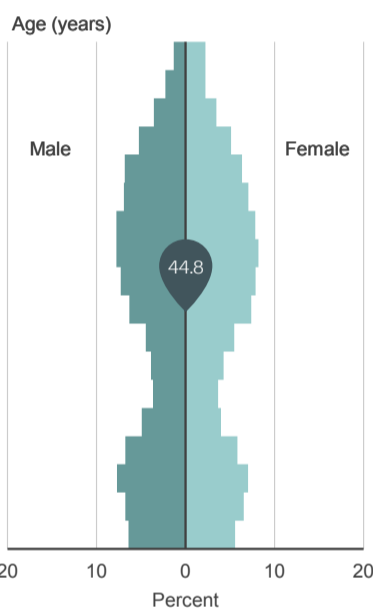

QuickStats about Western Bay of Plenty District

Total population
43,692 ↑ 4.5% since 2006

Māori population
7,560 ↑ 9.4% since 2006

Total dwellings
20,184 ↑ 9.6% since 2006

Age and sex of people
Western Bay of Plenty District
2013 Census

Age and sex of Māori
Western Bay of Plenty District
2013 Census

Top five industries in Western Bay of Plenty District
By employee count
For year ended February 2013

How Western Bay of Plenty District compares with the national average

Individuals

Major ethnic groups

	European	81.9%	vs	74.0%
	Māori	18.2%	vs	14.9%
	Pacific peoples	2.4%	vs	7.4%
	Asian	5.1%	vs	11.8%
	Middle Eastern/ Latin American/ African	0.3%	vs	1.2%
	Other	2.1%	vs	1.7%