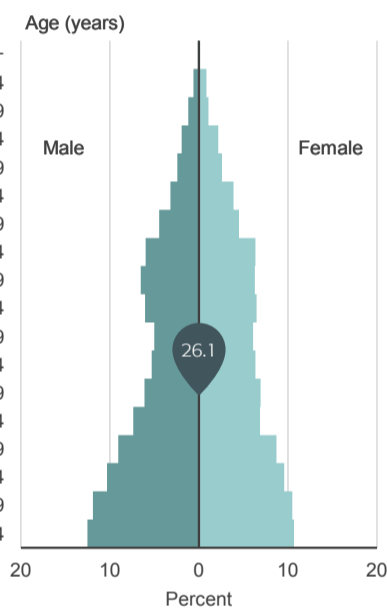

QuickStats about Taupo District

Total population
32,907 ↑ 1.5% since 2006

Māori population
9,030 ↑ 4.4% since 2006

Total dwellings
19,644 ↑ 7.9% since 2006

Age and sex of people
Taupo District
2013 Census

Age and sex of Māori
Taupo District
2013 Census

Top five industries in Taupo District
By employee count
For year ended February 2013

How Taupo District compares with the national average

Individuals

Major ethnic groups