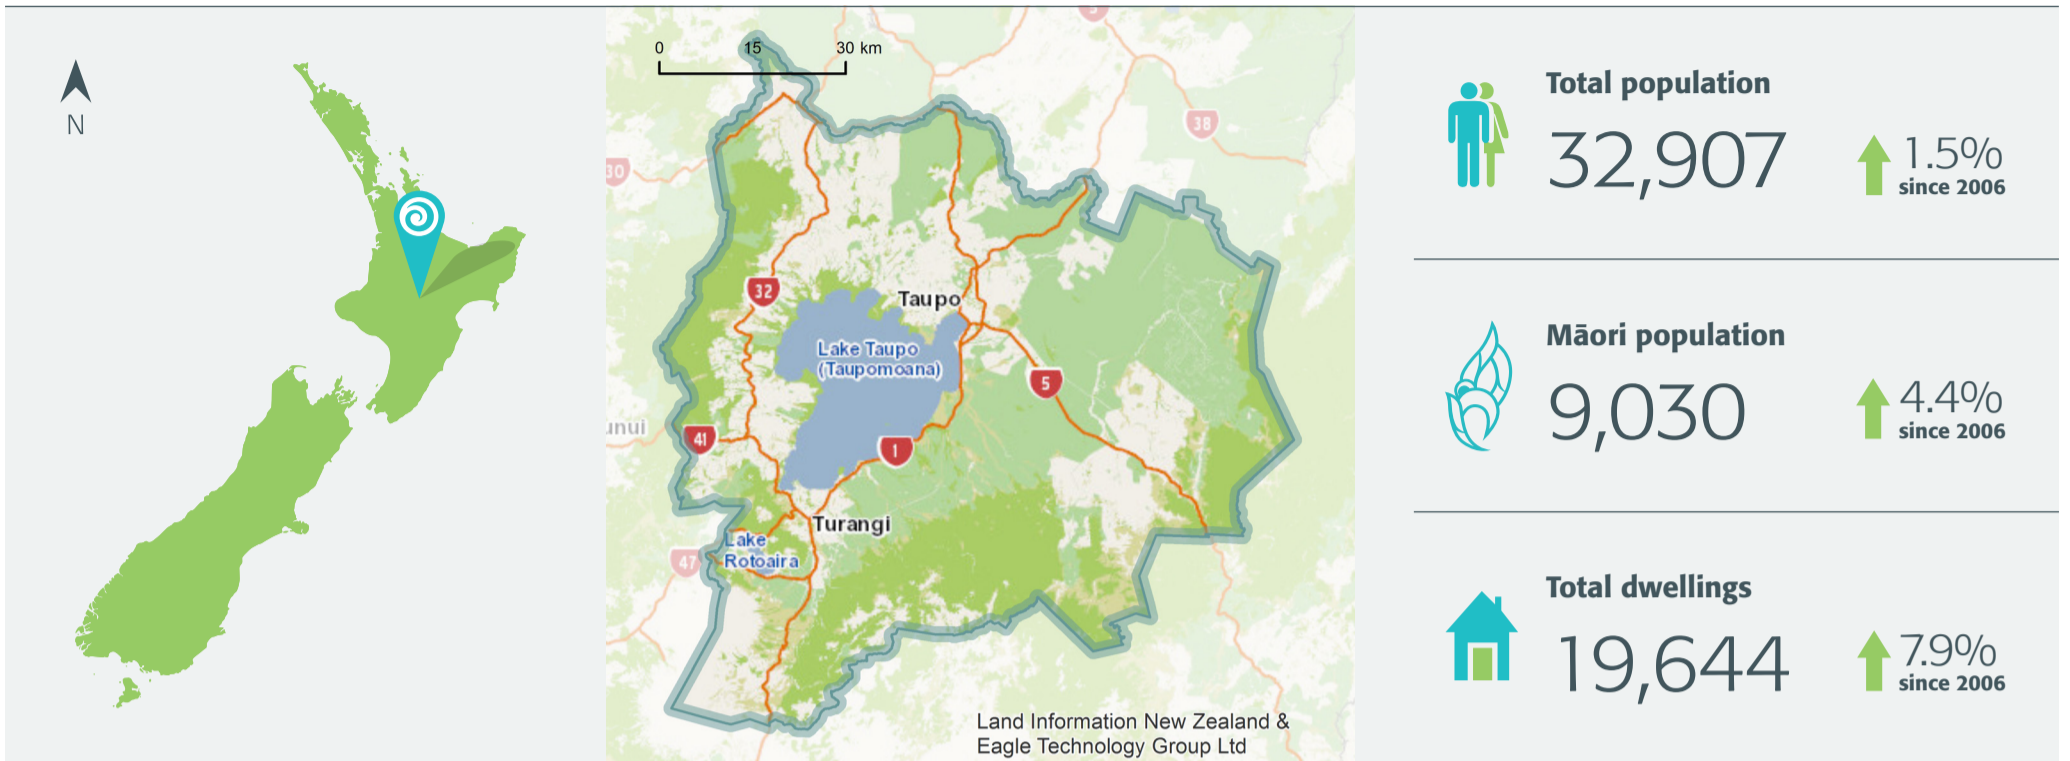

QuickStats about Taupo District

Total population
32,907 ↑ 1.5% since 2006

Māori population
9,030 ↑ 4.4% since 2006

Total dwellings
19,644 ↑ 7.9% since 2006

Age and sex of people
Taupo District
2013 Census

Age and sex of Māori
Taupo District
2013 Census

Top five industries in Taupo District
By employee count
For year ended February 2013

How Taupo District compares with the national average

Individuals

Major ethnic groups