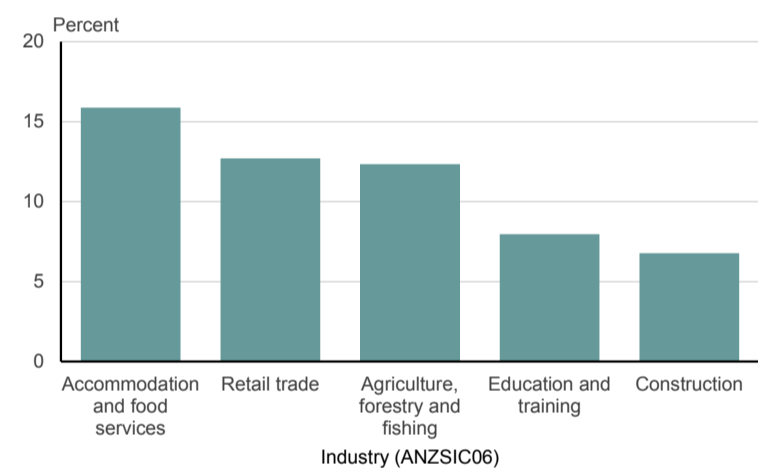

QuickStats about Taupo District

Total population
32,907 ↑ 1.5% since 2006

Māori population
9,030 ↑ 4.4% since 2006

Total dwellings
19,644 ↑ 7.9% since 2006

Age and sex of people
Taupo District
2013 Census

Age and sex of Māori
Taupo District
2013 Census

Top five industries in Taupo District
By employee count
For year ended February 2013

How Taupo District compares with the national average

Individuals

Major ethnic groups