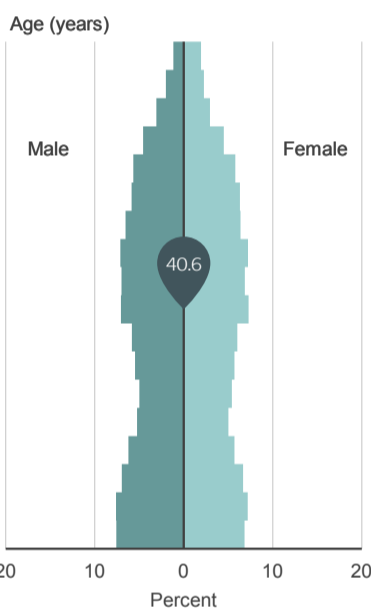

QuickStats about Taupo District

Total population
32,907 ↑ 1.5% since 2006

Māori population
9,030 ↑ 4.4% since 2006

Total dwellings
19,644 ↑ 7.9% since 2006

Age and sex of people
Taupo District
2013 Census

Age and sex of Māori
Taupo District
2013 Census

Top five industries in Taupo District
By employee count
For year ended February 2013

How Taupo District compares with the national average

Individuals

Major ethnic groups

	European	76.9%	vs	74.0%
	Māori	29.0%	vs	14.9%
	Pacific peoples	2.7%	vs	7.4%
	Asian	3.5%	vs	11.8%
	Middle Eastern/ Latin American/ African	0.5%	vs	1.2%
	Other	1.9%	vs	1.7%

Percent born overseas

15.5% vs 25.2%